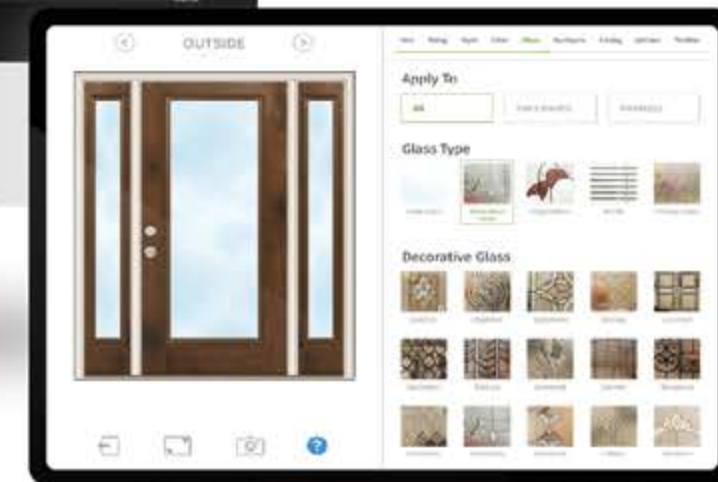

DISCOVER MORE

WEBSITE

ProVia.com makes it easy to explore and compare numerous door, window, siding, stone or roofing options in a straightforward, interactive way. Configure a door or window, visualize products on your home, explore color palettes, and learn about different architectural styles—all from our innovative Design Center. Save your favorite products, colors, photos or ideas throughout the site into your own ProVia portfolio for reference any time and share them across your favorite social media platforms. ▶

VISUALIZER

Let your imagination run free with this exterior home design tool. Select from a library of existing home styles or upload a photo of your own home.

In a few easy steps, update your siding color, add stone or metal roofing, configure windows, or create a one-of-a-kind entry door system.

Looking for professionally inspired color and product palettes? Apply one of our pre-selected Designer Collections to create a curb-appealing look. ▾

APP

Use the ProVia app to configure doors and windows or select from an extensive collection of vinyl siding, manufactured stone and metal roofing styles.

FEATURES

- Door and Window Configuration
- Vinyl Siding Profiles, Colors and Accessory Accents
- Manufactured Stone Styles, Color Palettes and Grout Options
- Metal Roofing Profiles, Trims and Colors
- Videos, Photo Galleries and Catalogs
- ProVia Dealer Locator

SOCIAL MEDIA

We love seeing how you apply our products to your ▾ home. Please share your photos with us.