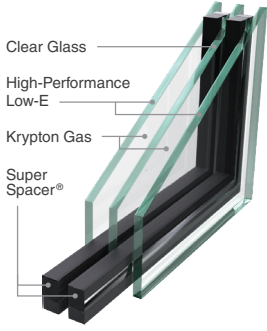

GLAZING SYSTEM OPTIONS

ComforTech **TLK**
ComforTech **TLK-UV**

R-Value of 10