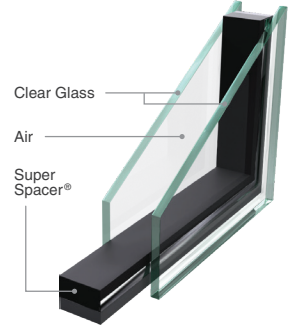

ComforTech **DC**

R-Value of 2

R-Value reflects properties of the glass only. Center of glass calculations are based upon software from Lawrence Berkeley National Laboratory. Not all glass styles are available in all glazing systems. See entryLINK for availability.