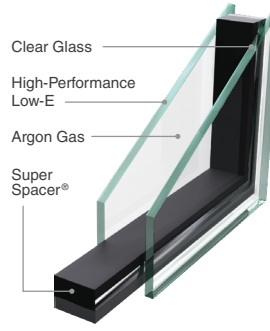

ComforTech **DLA**
ComforTech **DLA-UV**

R-Value of 4