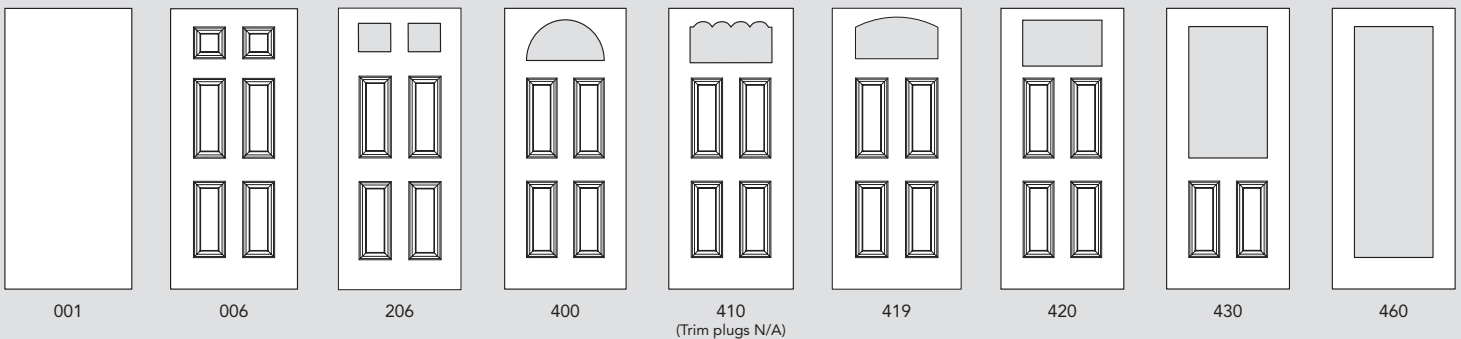

### DOOR STYLES

Available Sizes (Custom Sizes Not Available)	
Entry Doors	32 x 80 36 x 80
Sidelites	12 x 80 14 x 80
Patio Doors	(Full Size Only) 64 x 80 72 x 80 96 x 80 108 x 80