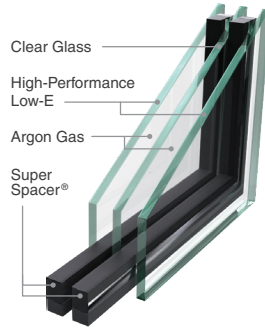

ComforTech **TLA**
ComforTech **TLA-UV**

R-Value of 7