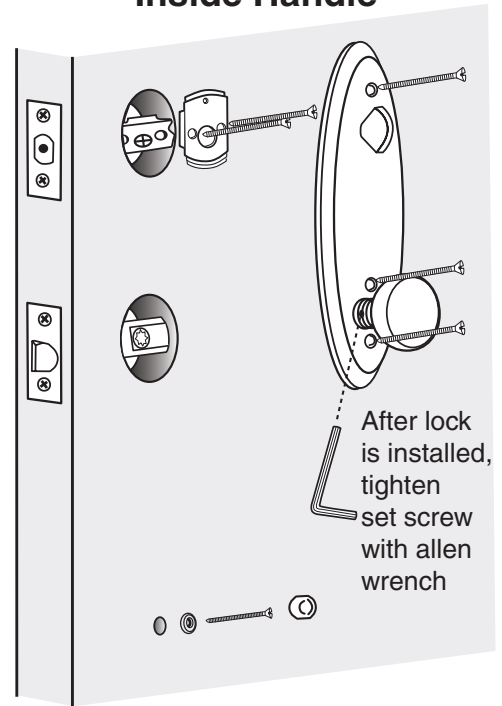

Inside Handle