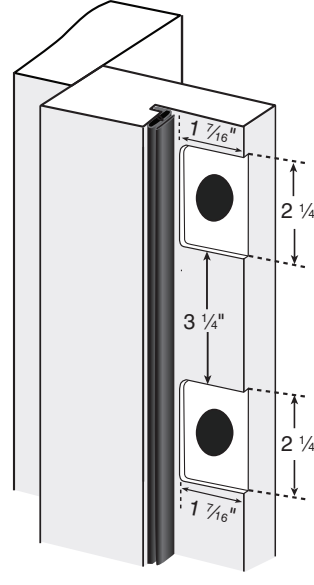

EMTEK ROUND PREP HOLES HANDLE INSTALLATION INSTRUCTIONS

Door Prep Active Lock

Door Prep Dummy Lock (Double Doors)

Frame Prep

Dust Box & Strike Plates

* 2 3/4" is standard, but 2 5/8" will be necessary on doors with narrow stiles.