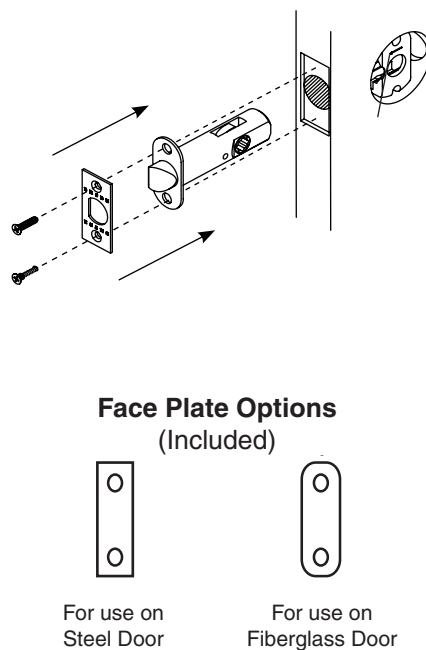

Outside Handle