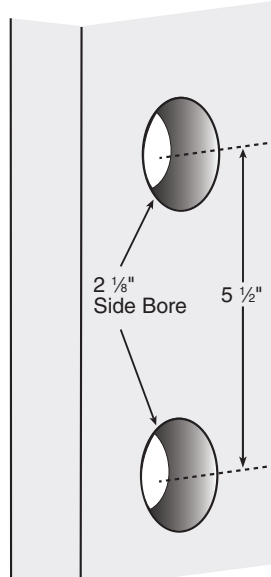

EMTEK ROUND PREP HOLES HANDLE INSTALLATION INSTRUCTIONS

Door Prep Active Lock

Door Prep Dummy Lock (Double Doors)

Frame Prep

Dust Box & Strike Plates

* 2 3/4" is standard, but 2 5/8" will be necessary on doors with narrow stiles.