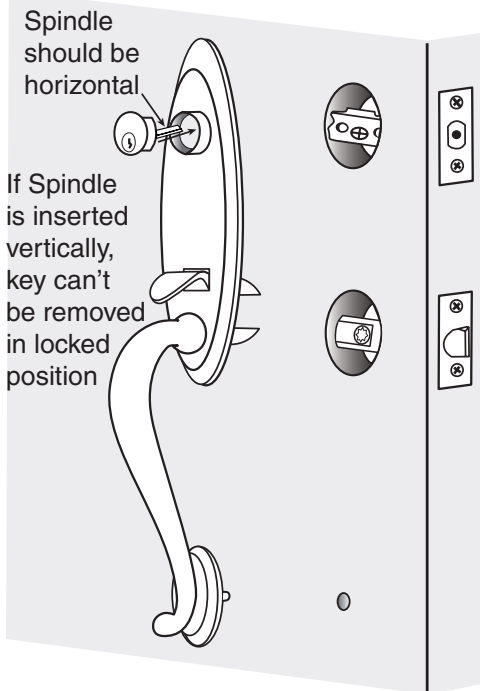

Outside Handle