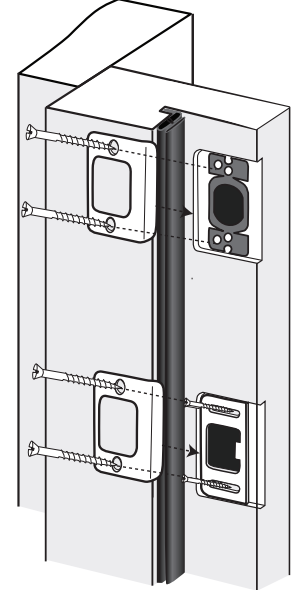

EMTEK ROUND PREP HOLES HANDLE INSTALLATION INSTRUCTIONS

Door Prep Active Lock

Door Prep Dummy Lock (Double Doors)

Frame Prep

Dust Box & Strike Plates

* 2 3/4" is standard, but 2 5/8" will be necessary on doors with narrow stiles.