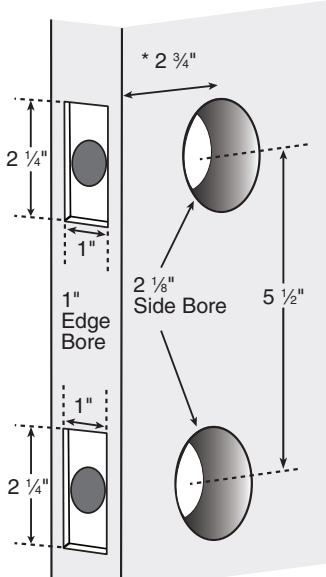

EMTEK ROUND PREP HOLES HANDLE INSTALLATION INSTRUCTIONS

Door Prep Active Lock

Door Prep Dummy Lock (Double Doors)

Frame Prep

Dust Box & Strike Plates

* 2 3/4" is standard, but 2 5/8" will be necessary on doors with narrow stiles.