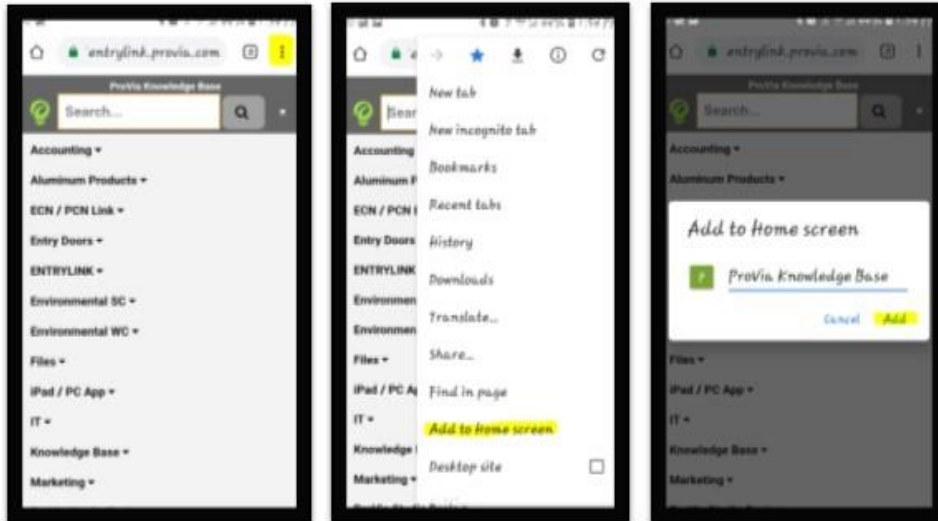

Bookmark Knowledge Base to Mobile Device

Android:

1. click link: <https://entrylink.provia.com/entryLINK/KnowledgeBase.aspx?kbanon=on&k=1672&r=0>
2. Go to dropdown menu
3. Select “Add to home screen”
4. Click “Add”

iPhone:

1. click link: <https://entrylink.provia.com/entryLINK/KnowledgeBase.aspx?kbanon=on&k=1672&r=0>
2. Click the download center graphic in the bottom center of your screen.
3. Click “Add to Home Screen”
4. Click “Add”